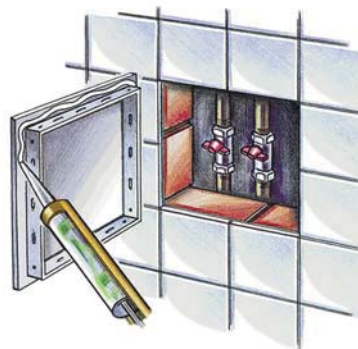

D series

D2 series

Plastic access doors opening from either side

Applications

- Designed for wall or ceiling applications.
- Enable quick and convenient access to concealed equipment and utility lines.
- Suitable for high-humidity areas.
- Protected by national patents worldwide.

Design

- Made of high-quality ABS plastic.
- Left or right-side opening.

Sample installations

- Press gently to open and close.
- The swinging D2 doors provide maximum clearance while accessing utility lines.
- A wide range of sizes.

Mounting

- Easy mounting using mortar or glue.
- Universal mountings for left or right-side opening.
- Easy servicing.

Dimensions

Model	Dimensions, mm							
	H	B	H1	B1	H2	L1	L	B2
D 100x100	137	137	93	93	98	5	25	98
D 150x150	167	167	123	123	147	5	25	147
D 150x200	217	167	173	123	197	5	25	147
D 150x300	317	167	273	123	297	5	25	147
D 200x200	217	217	173	173	197	5	25	197
D 200x250	267	217	223	173	247	5	25	197
D 200x300	317	217	273	173	297	5	25	197
D 200x400	417	217	373	173	397	5	25	197
D 250x300	347	267	303	223	327	5	25	247
D 250x400	417	267	373	223	397	5	25	247
D 300x300	317	317	273	273	297	5	25	297
D 300x400	417	317	373	273	397	5	25	297
D 300x500	517	317	473	273	497	5	25	297
D 300x600	617	317	573	273	597	5	25	297
D 400x500	517	417	473	373	497	5	25	397
D 400x600	617	417	573	373	597	5	25	397
D2 400x400	416	388	372	344	397	5	25	370