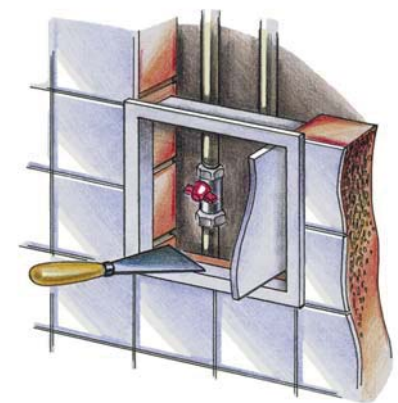

D series

D2 series

Plastic access doors opening from either side

Applications

- Designed for wall or ceiling applications.
- Enable quick and convenient access to concealed equipment and utility lines.
- Suitable for high-humidity areas.
- Protected by national patents worldwide.

Design

- Made of high-quality ABS plastic.
- Left or right-side opening.

Sample installations

- Press gently to open and close.
- The swinging D2 doors provide maximum clearance while accessing utility lines.
- A wide range of sizes.

Mounting

- Easy mounting using mortar or glue.
- Universal mountings for left or right-side opening.
- Easy servicing.

Dimensions

Model	Dimensions, mm							
	H	B	H1	B1	H2	L1	L	B2
D 100x100	137	137	93	93	98	5	25	98
D 150x150	167	167	123	123	147	5	25	147
D 150x200	217	167	173	123	197	5	25	147
D 150x300	317	167	273	123	297	5	25	147
D 200x200	217	217	173	173	197	5	25	197
D 200x250	267	217	223	173	247	5	25	197
D 200x300	317	217	273	173	297	5	25	197
D 200x400	417	217	373	173	397	5	25	197
D 250x300	347	267	303	223	327	5	25	247
D 250x400	417	267	373	223	397	5	25	247
D 300x300	317	317	273	273	297	5	25	297
D 300x400	417	317	373	273	397	5	25	297
D 300x500	517	317	473	273	497	5	25	297
D 300x600	617	317	573	273	597	5	25	297
D 400x500	517	417	473	373	497	5	25	397
D 400x600	617	417	573	373	597	5	25	397
D2 400x400	416	388	372	344	397	5	25	370