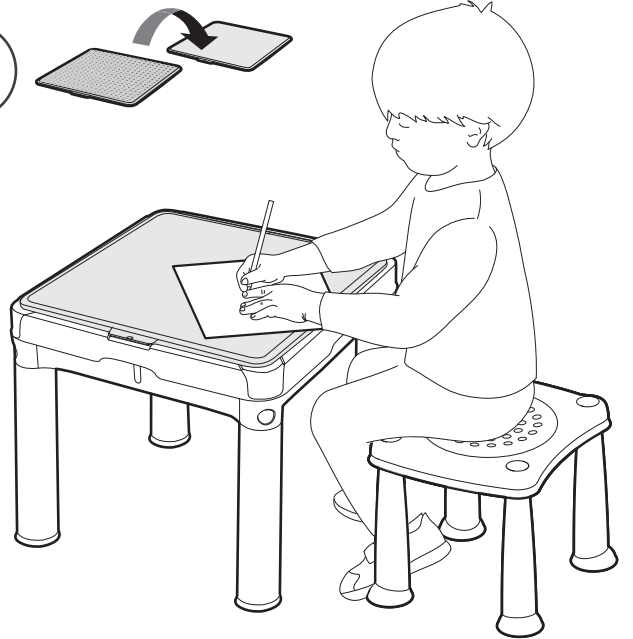

F (x1)

G (x4)

1

2

3

4

EN ⚠ **WARNINGS!**

- Adult assembly required - potential pinching of fingers during leg assembly.
- **CHOKING HAZARD** - Small parts. Not suitable for children under 3 years.
- Only for domestic use.
- Please supervise children playing at all times.
- Max. allowed weight: 70 lbs / 32 kg
- Please keep instructions for future reference.
- Call us first - do not return the item to the store. For immediate help with assembly, parts or for additional product information, please call your country's customer service or contact us: www.keter.com