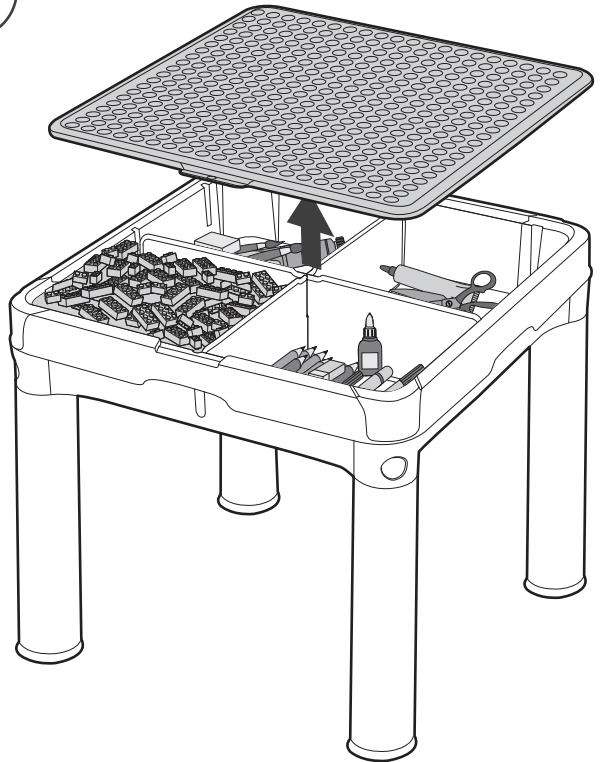

F (x1)

G (x4)

1

2

3

4

EN ⚠ **WARNINGS!**

- Adult assembly required - potential pinching of fingers during leg assembly.
- **CHOKING HAZARD** - Small parts. Not suitable for children under 3 years.
- Only for domestic use.
- Please supervise children playing at all times.
- Max. allowed weight: 70 lbs / 32 kg
- Please keep instructions for future reference.
- Call us first - do not return the item to the store. For immediate help with assembly, parts or for additional product information, please call your country's customer service or contact us: www.keter.com