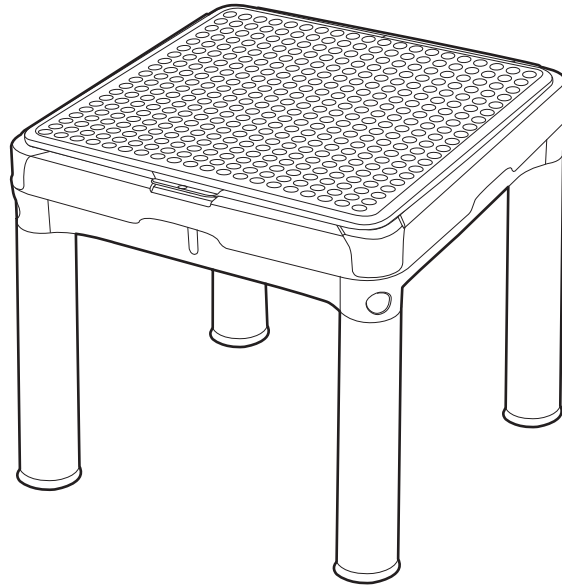

ASSEMBLY INSTRUCTIONS | INSTRUCTIONS DE MONTAGE | INSTRUCCIONES DE MONTAJE | MONTAGEANLEITUNG | ISTRUZIONI DI MONTAGGIO | MONTAGE INSTRUCTIES | INSTRUCOES DE MONTAGEM | MONTERINGSVEJLEDNING | MONTERINGSINSTRUKTIONER | ΟΔΗΓΙΕΣ ΣΥΝΑΡΜΟΛΟΓΗΣΗΣ | ИНСТРУКЦИЯ ПО СБОРКЕ | INSTRUCȚII DE MONTARE | הוראות הרכבה