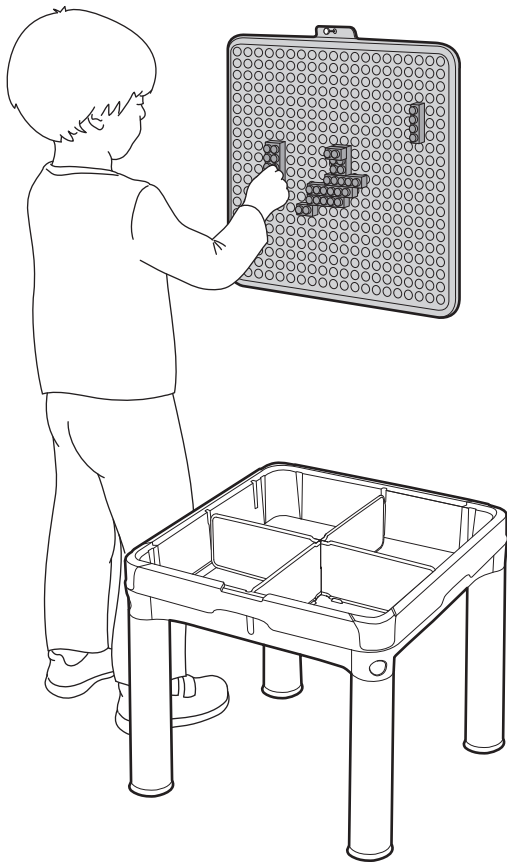

F (x1)

G (x4)

1

2

3

4

EN ⚠ **WARNINGS!**

- Adult assembly required - potential pinching of fingers during leg assembly.
- **CHOKING HAZARD** - Small parts. Not suitable for children under 3 years.
- Only for domestic use.
- Please supervise children playing at all times.
- Max. allowed weight: 70 lbs / 32 kg
- Please keep instructions for future reference.
- Call us first - do not return the item to the store. For immediate help with assembly, parts or for additional product information, please call your country's customer service or contact us: www.keter.com