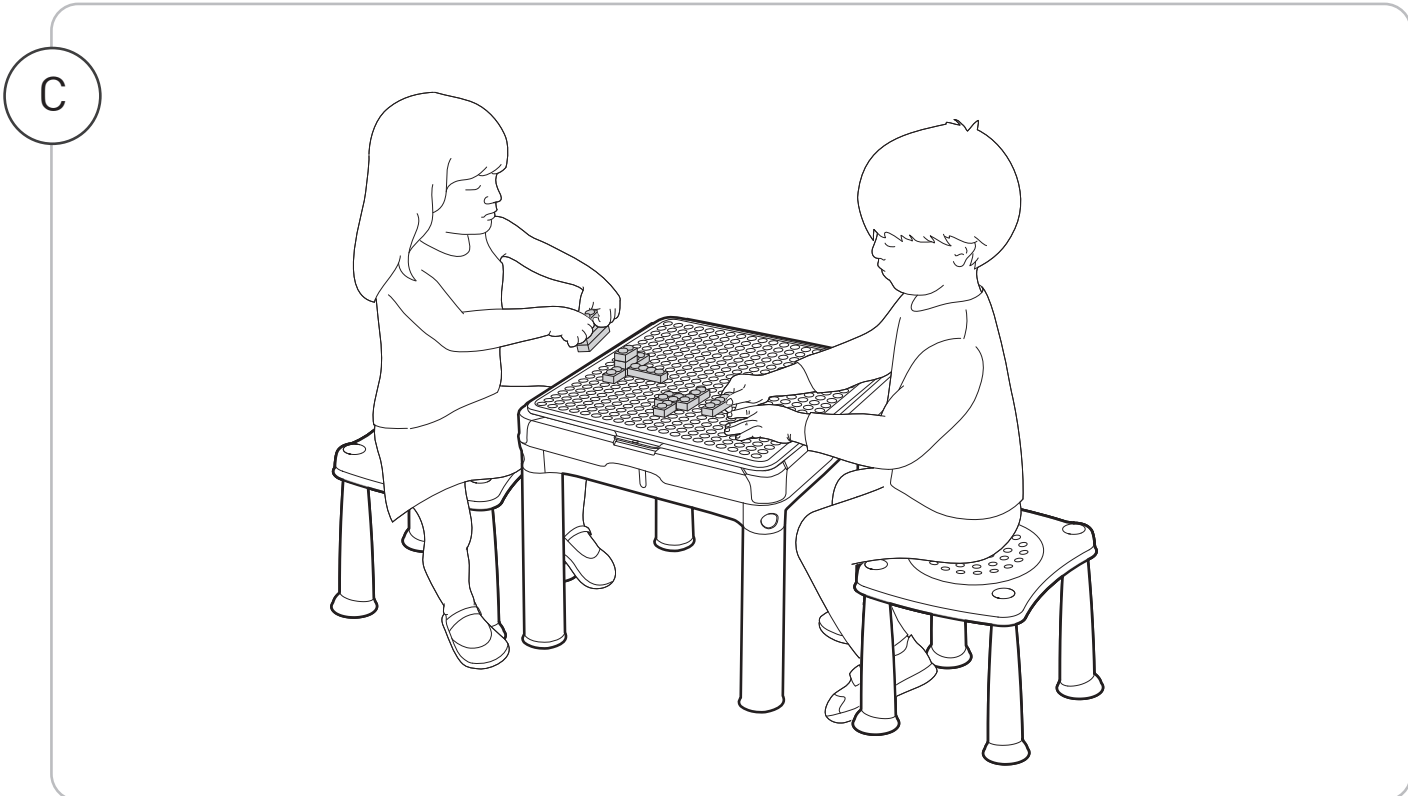

ConstrucTable

EN ASSEMBLY INSTRUCTIONS ES INSTRUCCIONES DE MONTAJE FR INSTRUCCIONES DE MONTAJE DE MONTAGEANLEITUNG
IT ISTRUZIONI DI MONTAGGIO NL MONTAGE INSTRUCTIES DK INSTRUCOES DE MONTAGEM PT MONTERINGSVEJLEDNING
GR ΜΟΝΤΕΡΙΝΓΣΙΝΣΤΡΟΥΚΤΙΟΝΕΡ RU ΟΔΗΓΙΕΣ ΣΥΝΑΡΜΟΛΟΓΗΣΗΣ RO ΙΝΣΤΡΟΥΚΤΙΟΝΑ ΠΟ ΣΒΟΡΚΕ SV INSTRUCȚII DE MONTARE
HE הוראות הרכבה