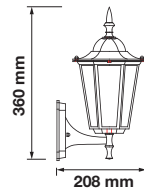

VT-749

EAN Code

BOX QTY.

7067

3800157616201

10

Voltage:	AC: 220-240V
Max.Watts:	40W
IP Rating:	IP44
Holder:	E27
Color of Fixture:	White
Body Type:	Aluminium + Glass
Size:	208 x 360 x170 mm