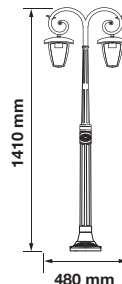

7060

3800157612630

01

Voltage:	AC: 220-240V
Max.Watts:	60W
IP Rating:	IP44
Holder:	E27
Color of Fixture:	Black
Body Type:	Aluminum + Glass
Size:	345 x 1365mm

Stand Lamp

VT-738

EAN Code

BOX QTY.

7061

3800157612647

01

Voltage:	AC: 220-240V
Max.Watts:	60W x 2
IP Rating:	IP44
Holder:	E27
Color of Fixture:	Black
Body Type:	Aluminum + Glass
Size:	480 x 1410mm

Stand Lamp

VT-739 EAN Code
 7062 3800157612654