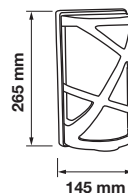

Wall Lamp

VT-745
7065

EAN Code
3800157614405

BOX QTY.
 12

Voltage:	AC: 220-240V
Max.Watts:	40W
IP Rating:	IP54
Holder:	E27
Color of Fixture:	Dark Grey
Body Type:	Aluminium + Glass
Size:	145 x 265mm