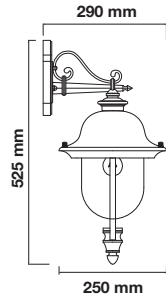

Wall Lamp

VT-852

EAN Code

BOX QTY.

7531

3800157630078

06

Voltage:	AC: 220-240V
Max.Watts:	60W
IP Rating:	IP44
Holder:	E27
Color of Fixture:	Matt Black
Body Type:	Aluminum + PC
Size:	290 x 250 x 525 mm