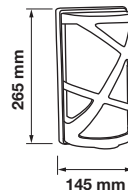

Applications

Suitable for Outdoor Lighting

Wall Lamp

VT-745
7064

EAN Code
3800157614399

BOX QTY.
 12

Voltage:	AC: 220-240V
Max.Watts:	40W
IP Rating:	IP54
Holder:	E27
Color of Fixture:	Matt Black
Body Type:	Aluminium + Glass
Size:	145 x 265mm

IP Rating: **IP44**

Holder: **E27**

Color of Fixture: **White**

Body Type: **Aluminium + Glass**

Size: **245 x 180 x 93mm**

Wall Lamp

VT-754

EAN Code