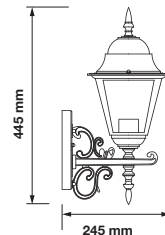

VT-761

EAN Code

BOX QTY.

7521

3800157617802

08

Voltage:	AC: 220-240V
Max.Watts:	60W
IP Rating:	IP44
Holder:	E27
Color of Fixture:	Matt Black
Body Type:	Aluminium + Glass
Size:	245 x 445 x 185mm

Wall Lamp - Long up