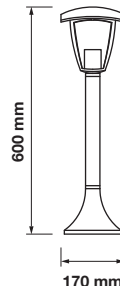

EAN Code

BOX QTY.

7059

3800157612623

Voltage:	AC: 220-240V
Max.Watts:	60W
IP Rating:	IP44
Holder:	E27
Color of Fixture:	Black
Body Type:	Aluminum + Glass
Size:	170 x 600mm

NEW

Ceiling Lamp

VT-850 EAN Code
7529 3800157630054