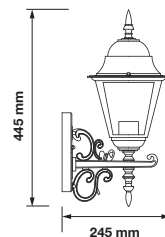

VT-761

EAN Code

BOX QTY.

7522

3800157617819

08

Voltage:	AC: 220-240V
Max.Watts:	60W
IP Rating:	IP44
Holder:	E27
Color of Fixture:	Matt White
Body Type:	Aluminium + Glass
Size:	245 x 445 x 185mm

Ceiling Lamp