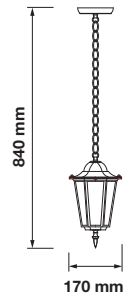

VT-752

EAN Code

BOX QTY.

7073

3800157616263

10

Voltage:	AC: 220-240V
Max.Watts:	40W
IP Rating:	IP44
Holder:	E27
Color of Fixture:	White
Body Type:	Aluminium + Glass
Size:	170 x 170 x 840mm

Ceiling Lamp