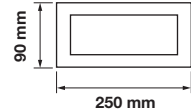

Color of Fixture: **Black**

Body Type: **Aluminium + Glass**

Size: **245 x 180 x 93mm**

Wall Lamp

VT-7670
7513

EAN Code
3800157617727

BOX QTY.
 12

Voltage:	AC: 220-240V
Max.Watts:	14W
IP Rating:	IP44
Holder:	E27
Color of Fixture:	White
Body Type:	Stainless Steel + PC
Size:	250 x 90 x 100mm