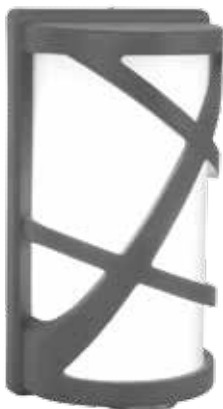

Product Features

- Traditional Garden Lamps designed to fit the Modern day requirements
- Available in different designs, shapes and sizes
- Waterproof Lamps available in series of IP rating from IP 44 to IP 66
- Easy installation
- Applicable with GU10 -E27 base lights
- Suitable for Walls, Floor, Pathways and Ceiling Lights

Applications

Suitable for Outdoor Lighting

Wall Lamp

VT-745
7064

EAN Code
3800157614399

BOX QTY.
 12

Voltage:	AC: 220-240V
Max.Watts:	40W
IP Rating:	IP54
Holder:	E27
Color of Fixture:	Matt Black
Body Type:	Aluminium + Glass
Size:	145 x 265mm