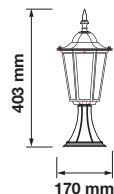

Stand Lamp

VT-753
7075

EAN Code
3800157616287

BOX QTY.
 10

Voltage:	AC: 220-240V
Max.Watts:	40W
IP Rating:	IP44
Holder:	E27
Color of Fixture:	White
Body Type:	Aluminium + Glass
Size:	170 x 170 x 403mm