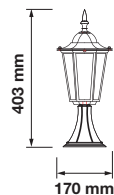

Stand Lamp

VT-753
7074

EAN Code
3800157616270

BOX QTY.
 10

Voltage:	AC: 220-240V
Max.Watts:	40W
IP Rating:	IP44
Holder:	E27
Color of Fixture:	Black
Body Type:	Aluminium + Glass
Size:	170 x 170 x 403mm