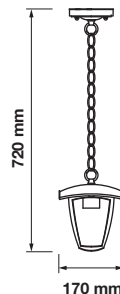

VT-735

EAN Code

BOX QTY.

7058

3800157612616

Voltage:	AC: 220-240V
Max.Watts:	60W
IP Rating:	IP44
Holder:	E27
Color of Fixture:	Black
Body Type:	Aluminum + Glass
Size:	170 x 720mm

Stand Lamp

VT-736