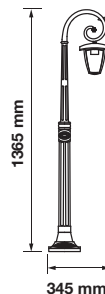

EAN Code
3800157612609

BOX QTY.
 10

Voltage:	AC: 220-240V
Max.Watts:	60W
IP Rating:	IP65
Holder:	E27
Color of Fixture:	Black
Body Type:	Aluminum + Glass
Size:	170 x 290mm

Stand Lamp

VT-737

EAN Code

BOX QTY.

7060

3800157612630

01

Voltage:	AC: 220-240V
Max.Watts:	60W
IP Rating:	IP44
Holder:	E27
Color of Fixture:	Black
Body Type:	Aluminum + Glass
Size:	345 x 1365mm

Stand Lamp

VT-738

EAN Code

BOX QTY.