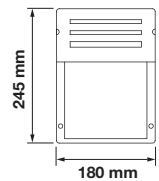

IP Rating: **IP44**

Holder: **E27**

Color of Fixture: **White**

Body Type: **Aluminium + Glass**

Size: **245 x 180 x 93mm**

Wall Lamp

VT-754

EAN Code

Color of Fixture: **Black**

Body Type: **Aluminium + Glass**

Size: **245 x 180 x 93mm**

Wall Lamp

VT-7670
7513

EAN Code
3800157617727

BOX QTY.
 12

Voltage:	AC: 220-240V
Max.Watts:	14W
IP Rating:	IP44
Holder:	E27
Color of Fixture:	White
Body Type:	Stainless Steel + PC
Size:	250 x 90 x 100mm