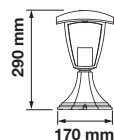

Voltage:	AC: 220-240V
Max.Watts:	60W
IP Rating:	IP65
Holder:	E27
Color of Fixture:	Black
Body Type:	Aluminum + Glass
Size:	170 x 290mm