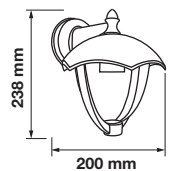

Wall Lamp

VT-731 EAN Code
7047 3800157610407

Voltage:	AC: 220-240V
Max.Watts:	40W
IP Rating:	IP44
Holder:	E27
Color of Fixture:	Black
Body Type:	Aluminum + Glass
Size:	200 x 238mm