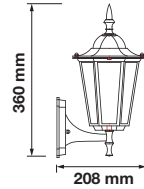

VT-749

EAN Code

BOX QTY.

7066

3800157616195

10

Voltage:	AC: 220-240V
Max.Watts:	40W
IP Rating:	IP44
Holder:	E27
Color of Fixture:	Black
Body Type:	Aluminium + Glass
Size:	208 x 360 x170 mm