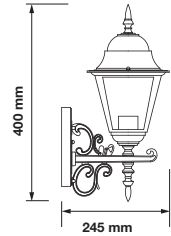

VT-760 EAN Code
7519 3800157617789

BOX QTY.
 12

Voltage:	AC: 220-240V
Max.Watts:	60W
IP Rating:	IP44
Holder:	E27
Color of Fixture:	Matt Black
Body Type:	Aluminium + Glass
Size:	225 x 400 x 148mm