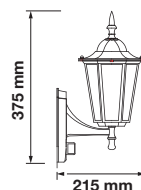

Wall Lamp

VT-751
7071

EAN Code
3800157616249

BOX QTY.
 10

Voltage:	AC: 220-240V
Max.Watts:	40W
IP Rating:	IP44
Holder:	E27
Color of Fixture:	White
Body Type:	Aluminium + Glass
Size:	215 x375 x 170mm