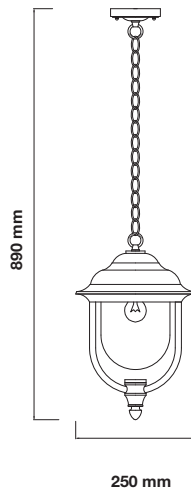

Ceiling Lamp

VT-850 EAN Code
7529 3800157630054

Voltage:	AC: 220-240V
Max.Watts:	60W
IP Rating:	IP44
Holder:	E27
Color of Fixture:	Matt Black
Body Type:	Aluminum + PC
Size:	250 x 250 x 890 mm