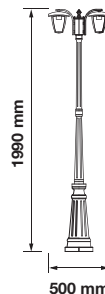

Stand Lamp

VT-739 EAN Code
7062 3800157612654

BOX QTY.
01

Voltage:	AC: 220-240V
Max.Watts:	60W x 2
IP Rating:	IP44
Holder:	E27
Color of Fixture:	Black
Body Type:	Aluminum + Glass
Size:	500 x 1990mm