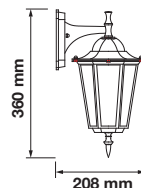

Wall Lamp

VT-750
7069

EAN Code
3800157616225

BOX QTY.
10

Voltage:	AC: 220-240V
Max.Watts:	40W
IP Rating:	IP44
Holder:	E27
Color of Fixture:	White
Body Type:	Aluminium + Glass
Size:	208 x 360 x170 mm