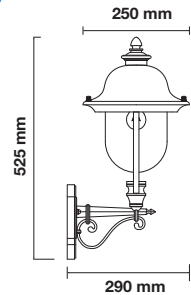

Wall Lamp

VT-731

EAN Code

BOX QTY.

7532

3800157630085

06

Voltage:	AC: 220-240V
Max.Watts:	60W
IP Rating:	IP44
Holder:	E27
Color of Fixture:	Matt Black
Body Type:	Aluminum + PC
Size:	290 x 250 x 525 mm