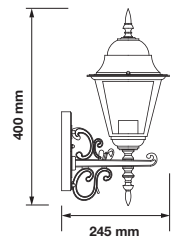

VT-760 EAN Code
7520 3800157617796

BOX QTY.
 12

Voltage:	AC: 220-240V
Max.Watts:	60W
IP Rating:	IP44
Holder:	E27
Color of Fixture:	Matt White
Body Type:	Aluminium + Glass
Size:	225 x 400 x 148mm