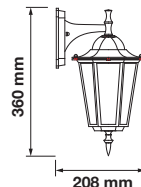

Voltage:	AC: 220-240V
Max.Watts:	40W
IP Rating:	IP44
Holder:	E27
Color of Fixture:	White
Body Type:	Aluminium + Glass
Size:	208 x 360 x170 mm

Wall Lamp

VT-750
7068

EAN Code
3800157616218

BOX QTY.
10

Voltage:	AC: 220-240V
Max.Watts:	40W
IP Rating:	IP44
Holder:	E27
Color of Fixture:	Black
Body Type:	Aluminium + Glass
Size:	208 x 360 x170 mm