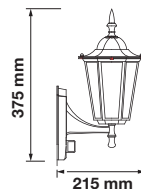

Wall Lamp

VT-751
7070

EAN Code
3800157616232

BOX QTY.
 10

Voltage:	AC: 220-240V
Max.Watts:	40W
IP Rating:	IP44
Holder:	E27
Color of Fixture:	Black
Body Type:	Aluminium + Glass
Size:	215 x375 x 170mm