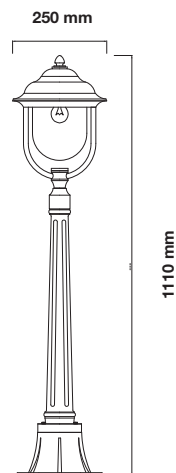

IP Rating: **IP44**

Holder: **E27**

Color of Fixture: **White**

Body Type: **Aluminium + Glass**

Size: **245 x 180 x 93mm**

Wall Lamp

VT-754

EAN Code

Voltage:	AC: 220-240V
Max.Watts:	60W
IP Rating:	IP44
Holder:	E27
Color of Fixture:	Matt Black
Body Type:	Aluminum + PC
Size:	250 x 250 x 890 mm

NEW

Stand Lamp

VT-851 EAN Code
7530 3800157630061

Voltage:	AC: 220-240V
Max.Watts:	60W
IP Rating:	IP44
Holder:	E27
Color of Fixture:	Matt Black
Body Type:	Aluminum + PC
Size:	250 x 250 x 1110 mm

Stand Lamp

VT-753
7074

EAN Code
3800157616270

BOX QTY.
 10

Voltage:	AC: 220-240V
Max.Watts:	40W
IP Rating:	IP44
Holder:	E27
Color of Fixture:	Black
Body Type:	Aluminium + Glass
Size:	170 x 170 x 403mm

Stand Lamp