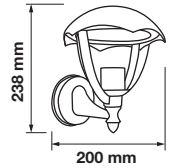

Wall Lamp

VT-730 EAN Code
7046 3800157610391

Voltage:	AC: 220-240V
Max.Watts:	40W
IP Rating:	IP44
Holder:	E27
Color of Fixture:	Black
Body Type:	Aluminum + Glass
Size:	200 x 238mm