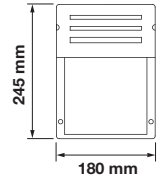

IP Rating: **IP44**

Holder: **E27**

Color of Fixture: **White**

Body Type: **Aluminium + Glass**

Size: **245 x 180 x 93mm**

Wall Lamp

VT-754

EAN Code