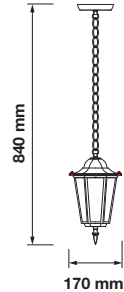

VT-752

EAN Code

BOX QTY.

7072

3800157616256

10

Voltage:	AC: 220-240V
Max.Watts:	40W
IP Rating:	IP44
Holder:	E27
Color of Fixture:	Black
Body Type:	Aluminium + Glass
Size:	170 x 170 x 840mm

Ceiling Lamp