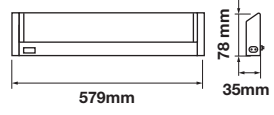

Sensor Compatible:	Yes	PF:	> 0.5	On/Off:	>15000
Voltage/Frequency:	AC:220-240V, 50/60Hz	Beam Angle:	110°	Life span:	20,000 Hours
Luminous Flux:	800lm	Body Type:	Aluminum Body, Plastic Diffuser	Gross weight:	600 g
LED Type:	SMD	Dimension:	579 x 78 x 35mm		
CRI:	>80	Instant start :	0-100% in <1s