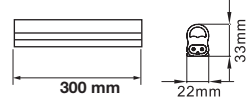

**A+**

**On/Off switch**  
 Feeding Cable - 100mm with open ends

Sensor Compatible:	<b>Yes</b>	PF:	<b>&gt; 0.5</b>	On/Off:	<b>&gt;10000</b>
Voltage/Frequency:	<b>AC:200-240V, 50/60Hz</b>	Beam Angle:	<b>120°</b>	Life span:	<b>20,000 Hours</b>
Luminous Flux:	<b>360lm</b>	Body Type:	<b>Plastic</b>	Gross weight:	<b>140 g</b>
LED Type:	<b>SMD</b>	Dimension:	<b>300 x 22 x 33mm</b>		
CRI:	<b>&gt;80</b>	Instant start :	<b>0-100% in &lt;1s</b>		