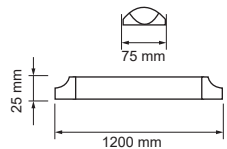

**120CM - Prismatic**

**40W** VT-8040

- 4993 - 3000K Warm White
- 4994 - 4000K Day White
- 4995 - 6000K White

BOX QTY.

**10**

EAN Code

- 3800157602013
- 3800157602020
- 3800157602037

Sensor Compatible:	<b>Yes</b>	PF:	<b>&gt;0.9</b>	On/Off:	<b>&gt;15000</b>
Voltage/Frequency:	<b>AC:100-240V, 50Hz</b>	Beam Angle:	<b>110°</b>	Life span:	<b>20,000 Hours</b>
Luminous Flux:	<b>3600lm</b>	Body Type:	<b>Aluminum+Plastic</b>	Gross weight:	<b>840 g</b>
LED Type:	<b>SMD</b>	Dimension:	<b>1200 x 75 x 25mm</b>		
CRI:	<b>&gt;80</b>	Instant start :	<b>0-100% in &lt;1s</b>		