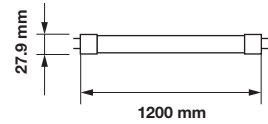

**25**

**A+**

EQ. Watts:	<b>18W</b>	PF:	<b>&gt;0.5</b>	Holder:	<b>G13</b>
Voltage/Frequency:	<b>AC:220-240V, 50Hz</b>	Beam Angle:	<b>160°</b>	On/Off:	<b>&gt;15000</b>
Luminous Flux:	<b>850lm</b>	Body Type:	<b>Nano-Plastic</b>	Life span:	<b>30,000 Hours</b>
LED Type:	<b>SMD</b>	Dimension:	<b>27.9mm x 600mm</b>	Gross weight:	<b>125 g</b>
CRI:	<b>&gt;80</b>	Instant start :	<b>0-100% in &lt;1s</b>		

3800157615419  
3800157612128

EQ. Watts:	<b>25W</b>	PF:	<b>&gt;0.5</b>	Holder:	<b>G13</b>
Voltage/Frequency:	<b>AC:220-240V, 50Hz</b>	Beam Angle:	<b>160°</b>	On/Off:	<b>&gt;15000</b>
Luminous Flux:	<b>1200lm</b>	Body Type:	<b>Nano-Plastic</b>	Life span:	<b>30,000 Hours</b>
LED Type:	<b>SMD</b>	Dimension:	<b>27.9mm x 900mm</b>	Gross weight:	<b>145.6 g</b>
CRI:	<b>&gt;80</b>	Instant start :	<b>0-100% in &lt;1s</b>		

EQ. Watts:	<b>36W</b>	PF:	<b>&gt;0.5</b>	Holder:	<b>G13</b>
Voltage/Frequency:	<b>AC:220-240V, 50Hz</b>	Beam Angle:	<b>160°</b>	On/Off:	<b>&gt;15000</b>
Luminous Flux:	<b>1700lm</b>	Body Type:	<b>Nano-Plastic</b>	Life span:	<b>30,000 Hours</b>
LED Type:	<b>SMD</b>	Dimension:	<b>27.9mm x 1200mm</b>	Gross weight:	<b>200 g</b>
CRI:	<b>&gt;80</b>	Instant start :	<b>0-100% in &lt;1s</b>		

EQ. Watts:	<b>58W</b>	PF:	<b>&gt;0.5</b>	Holder:	<b>G13</b>
Voltage/Frequency:	<b>AC:220-240V, 50Hz</b>	Beam Angle:	<b>160°</b>	On/Off:	<b>&gt;15000</b>
Luminous Flux:	<b>2000lm</b>	Body Type:	<b>Nano-Plastic</b>	Life span:	<b>30,000 Hours</b>
LED Type:	<b>SMD</b>	Dimension:	<b>27.9mm x1500mm</b>	Gross weight:	<b>283.4 g</b>
CRI:	<b>&gt;80</b>	Instant start :	<b>0-100% in &lt;1s</b>		