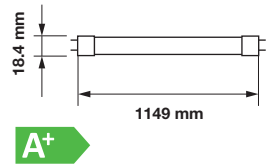

EQ. Watts:	28W	PF:	>0.5	Holder:	G5
Voltage/Frequency:	AC:220-240V, 50Hz	Beam Angle:	160°	On/Off:	>15000
Luminous Flux:	1600lm	Body Type:	Glass with PET	Life span:	20,000 Hours
LED Type:	SMD	Dimension:	18.4mm x 1149mm	Gross weight:	213 g
CRI:	>80	Instant start :	0-100% in <1s