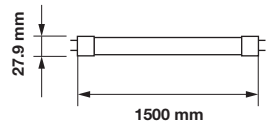

120⁺⁺
LM/W
HIGH LUMENS

Dummy Starter
Included

EQ. Watts:	75W	PF:	>0.5	Holder:	G13
Voltage/Frequency:	AC:220-240V, 50Hz	Beam Angle:	160°	On/Off:	>15000
Luminous Flux:	3000lm	Body Type:	Nano-Plastic	Life span:	30,000 Hours
LED Type:	SMD	Dimension:	27.9mm x1500mm	Gross weight:	283.4 g
CRI:	>80	Instant start :	0-100% in <1s