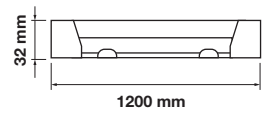

Sensor Compatible:	Yes	PF:	> 0.6	On/Off:	>15000
Voltage/Frequency:	AC:85-265V, 50/60Hz	Beam Angle:	120°	Life span:	20,000 Hours
Luminous Flux:	1800lm	Body Type:	Aluminum+PC	Gross weight:	370 g
LED Type:	SMD	Dimension:	1200x 32 x 25mm		
CRI:	>80	Instant start :	0-100% in <1s