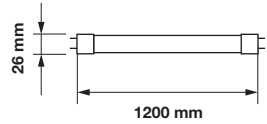

T8 - Glass Bakery Tube

18W VT-1228

SKU 6322

BOX QTY.
25

EAN Code
3800157619318

EQ. Watts:	36W	PF:	>0.9	Holder:	G13
Voltage/Frequency:	AC:180-240V, 50Hz	Beam Angle:	160°	On/Off:	>15000
Luminous Flux:	990lm	Body Type:	Glass with PET	Life span:	20,000 Hours
LED Type:	SMD	Dimension:	26mm x 1200mm	Gross weight:	380 g
CRI:	>95	Instant start :	0-100% in <1s