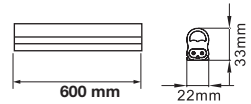

A+

On/Off switch
Feeding Cable - 100mm with open ends

Sensor Compatible:	Yes	PF:	> 0.5	On/Off:	>10000
Voltage/Frequency:	AC:200-240V, 50/60Hz	Beam Angle:	120°	Life span:	20,000 Hours
Luminous Flux:	630lm	Body Type:	Plastic	Gross weight:	210 g
LED Type:	SMD	Dimension:	600 x 22 x 33mm		
CRI:	>80	Instant start :	0-100% in <1s