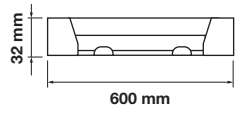

**Wall Fitting**

**10W** VT-8111

- 5071 - 3000K Warm White
- 5072 - 4500K Day White
- 5073 - 6000K White

BOX QTY.

**25**

EAN Code

- 3800157606745
- 3800157606752
- 3800157606769

Sensor Compatible:	<b>Yes</b>	PF:	<b>&gt; 0.6</b>	On/Off:	<b>&gt;15000</b>
Voltage/Frequency:	<b>AC:85-265V, 50/60Hz</b>	Beam Angle:	<b>120°</b>	Life span:	<b>20,000 Hours</b>
Luminous Flux:	<b>900lm</b>	Body Type:	<b>Aluminum+PC</b>	Gross weight:	<b>240 g</b>
LED Type:	<b>SMD</b>	Dimension:	<b>600 x 32 x 25mm</b>		
CRI:	<b>&gt;80</b>	Instant start :	<b>0-100% in &lt;1s</b>		