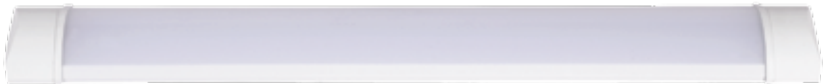

180CM - LED Batten Fitting

60W VT-8065

- 6434 - 4000K Day White
- 6435 - 6400K White

EAN Code
3800157628235
3800157628242

BOX QTY.

10

A+

Sensor Compatible:	Yes	PF:	>0.9	On/Off:	>15,000
Voltage/Frequency:	AC:100-240V, 50/60Hz	Beam Angle:	110°	Life span:	30,000 hours
Luminous Flux:	7200lm	Body Type:	Aluminum+Plastic	Gross weight:	500 g
LED Type:	SMD	IP Rating:	IP20		
CRI:	>80	Dimension:	1800 x 75 x 23mm