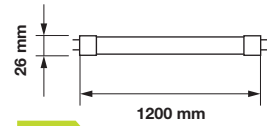

T8 - Glass Meat Tube

18W VT-1228

SKU 6323

BOX QTY.
25

EAN Code
3800157619325

EQ. Watts:	36W	PF:	>0.9	Holder:	G13
Voltage/Frequency:	AC:180-240V, 50Hz	Beam Angle:	160°	On/Off:	>15000
Luminous Flux:	1530lm	Body Type:	Glass with PET	Life span:	20,000 Hours
LED Type:	SMD	Dimension:	26mm x 1200mm	Gross weight:	380 g
CRI:	>95	Instant start :	0-100% in <1s