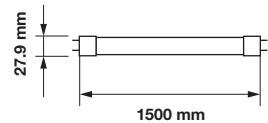

EQ. Watts:	<b>36W</b>	PF:	<b>&gt;0.5</b>	Holder:	<b>G13</b>
Voltage/Frequency:	<b>AC:220-240V, 50Hz</b>	Beam Angle:	<b>160°</b>	On/Off:	<b>&gt;15000</b>
Luminous Flux:	<b>1700lm</b>	Body Type:	<b>Nano-Plastic</b>	Life span:	<b>30,000 Hours</b>
LED Type:	<b>SMD</b>	Dimension:	<b>27.9mm x 1200mm</b>	Gross weight:	<b>200 g</b>
CRI:	<b>&gt;80</b>	Instant start :	<b>0-100% in &lt;1s</b>		

EQ. Watts:	<b>58W</b>	PF:	<b>&gt;0.5</b>	Holder:	<b>G13</b>
Voltage/Frequency:	<b>AC:220-240V, 50Hz</b>	Beam Angle:	<b>160°</b>	On/Off:	<b>&gt;15000</b>
Luminous Flux:	<b>2000lm</b>	Body Type:	<b>Nano-Plastic</b>	Life span:	<b>30,000 Hours</b>
LED Type:	<b>SMD</b>	Dimension:	<b>27.9mm x1500mm</b>	Gross weight:	<b>283.4 g</b>
CRI:	<b>&gt;80</b>	Instant start :	<b>0-100% in &lt;1s</b>		