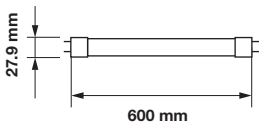

EAN Code

3800157605212  
3800157605229  
3800157605236

BOX QTY.

**25**

**A+**

EQ. Watts:	<b>18W</b>	PF:	<b>&gt;0.5</b>	Holder:	<b>G13</b>
Voltage/Frequency:	<b>AC:220-240V, 50Hz</b>	Beam Angle:	<b>160°</b>	On/Off:	<b>&gt;15000</b>
Luminous Flux:	<b>850lm</b>	Body Type:	<b>Nano-Plastic</b>	Life span:	<b>30,000 Hours</b>
LED Type:	<b>SMD</b>	Dimension:	<b>27.9mm x 600mm</b>	Gross weight:	<b>125 g</b>
CRI:	<b>&gt;80</b>	Instant start :	<b>0-100% in &lt;1s</b>		

**25**

**A+**

EQ. Watts:	<b>18W</b>	PF:	<b>&gt;0.5</b>	Holder:	<b>G13</b>
Voltage/Frequency:	<b>AC:220-240V, 50Hz</b>	Beam Angle:	<b>160°</b>	On/Off:	<b>&gt;15000</b>
Luminous Flux:	<b>850lm</b>	Body Type:	<b>Nano-Plastic</b>	Life span:	<b>30,000 Hours</b>
LED Type:	<b>SMD</b>	Dimension:	<b>27.9mm x 600mm</b>	Gross weight:	<b>125 g</b>
CRI:	<b>&gt;80</b>	Instant start :	<b>0-100% in &lt;1s</b>		