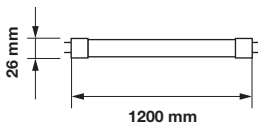

**T8 - Glass Seafood Tube**

**18W** VT-1228

SKU 6325

EAN Code

3800157619349

BOX QTY.

**25**

EQ. Watts:	<b>36W</b>	PF:	<b>&gt;0.9</b>	Holder:	<b>G13</b>
Voltage/Frequency:	<b>AC:180-240V, 50Hz</b>	Beam Angle:	<b>160°</b>	On/Off:	<b>&gt;15000</b>
Luminous Flux:	<b>1530lm</b>	Body Type:	<b>Glass with PET</b>	Life span:	<b>20,000 Hours</b>
LED Type:	<b>SMD</b>	Dimension:	<b>26mm x 1200mm</b>	Gross weight:	<b>380 g</b>
CRI:	<b>&gt;95</b>	Instant start :	<b>0-100% in &lt;1s</b>		