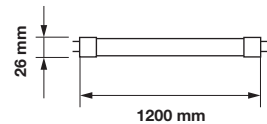

T8 - Glass Vegetable

18W VT-1228

SKU 6324

BOX QTY.
25

EAN Code
3800157619332

EQ. Watts:	36W	PF:	>0.9	Holder:	G13
Voltage/Frequency:	AC:180-240V, 50Hz	Beam Angle:	160°	On/Off:	>15000
Luminous Flux:	990lm	Body Type:	Glass with PET	Life span:	20,000 Hours
LED Type:	SMD	Dimension:	26mm x 1200mm	Gross weight:	380 g
CRI:	>95	Instant start :	0-100% in <1s