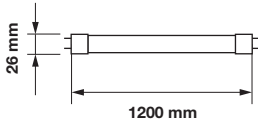

**T8 - Glass Vegetable**

**18W** VT-1228

**SKU 6324**

**BOX QTY.**  
**25**

**EAN Code**  
3800157619332

EQ. Watts:	<b>36W</b>	PF:	<b>&gt;0.9</b>	Holder:	<b>G13</b>
Voltage/Frequency:	<b>AC:180-240V, 50Hz</b>	Beam Angle:	<b>160°</b>	On/Off:	<b>&gt;15000</b>
Luminous Flux:	<b>990lm</b>	Body Type:	<b>Glass with PET</b>	Life span:	<b>20,000 Hours</b>
LED Type:	<b>SMD</b>	Dimension:	<b>26mm x 1200mm</b>	Gross weight:	<b>380 g</b>
CRI:	<b>&gt;95</b>	Instant start :	<b>0-100% in &lt;1s</b>		