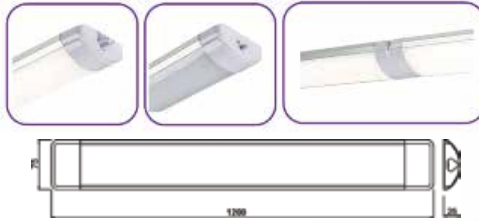

NEW

120CM - Linkable LED Batten Fitting

40W VT-80404

- 6389 - 3000K Warm White
- 6390 - 4000K Day White
- 6391 - 6400K White

EAN Code
3800157625104
3800157625111
3800157625128

BOX QTY.

10

A+