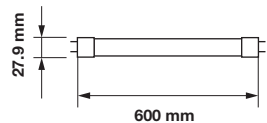

60CM
9W VT-6085

6299 - 3000K Warm White
6301 - 4000K Day White
6302 - 6400K White

BOX QTY.

25

EAN Code

3800157617345
3800157617352
3800157617369

120⁺⁺
LM/W
HIGH LUMENS

Dummy Starter
Included

EQ. Watts:	25W	PF:	>0.5	Holder:	G13
Voltage/Frequency:	AC:220-240V, 50Hz	Beam Angle:	160°	On/Off:	>15000
Luminous Flux:	1100lm	Body Type:	Nano-Plastic	Life span:	30,000 Hours
LED Type:	SMD	Dimension:	27.9mm x 600mm	Gross weight:	125 g
CRI:	>80	Instant start :	0-100% in <1s		

120CM
18W VT-1285

6303 - 3000K Warm White
6304 - 4000K Day White
6305 - 6400K White

BOX QTY.

25

EAN Code

3800157617376
3800157617383
3800157617390