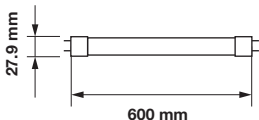

EAN Code

3800157605212  
3800157605229  
3800157605236

BOX QTY.

**25**

**A+**

EQ. Watts:	<b>18W</b>	PF:	<b>&gt;0.5</b>	Holder:	<b>G13</b>
Voltage/Frequency:	<b>AC:220-240V, 50Hz</b>	Beam Angle:	<b>160°</b>	On/Off:	<b>&gt;15000</b>
Luminous Flux:	<b>850lm</b>	Body Type:	<b>Nano-Plastic</b>	Life span:	<b>30,000 Hours</b>
LED Type:	<b>SMD</b>	Dimension:	<b>27.9mm x 600mm</b>	Gross weight:	<b>125 g</b>
CRI:	<b>&gt;80</b>	Instant start :	<b>0-100% in &lt;1s</b>		

**25**

**A+**

EQ. Watts:	<b>18W</b>	PF:	<b>&gt;0.5</b>	Holder:	<b>G13</b>
Voltage/Frequency:	<b>AC:220-240V, 50Hz</b>	Beam Angle:	<b>160°</b>	On/Off:	<b>&gt;15000</b>
Luminous Flux:	<b>850lm</b>	Body Type:	<b>Nano-Plastic</b>	Life span:	<b>30,000 Hours</b>
LED Type:	<b>SMD</b>	Dimension:	<b>27.9mm x 600mm</b>	Gross weight:	<b>125 g</b>
CRI:	<b>&gt;80</b>	Instant start :	<b>0-100% in &lt;1s</b>		