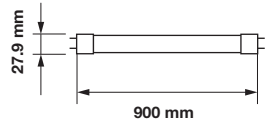

**25**

**A+**

EQ. Watts:	<b>18W</b>	PF:	<b>&gt;0.5</b>	Holder:	<b>G13</b>
Voltage/Frequency:	<b>AC:220-240V, 50Hz</b>	Beam Angle:	<b>160°</b>	On/Off:	<b>&gt;15000</b>
Luminous Flux:	<b>850lm</b>	Body Type:	<b>Nano-Plastic</b>	Life span:	<b>30,000 Hours</b>
LED Type:	<b>SMD</b>	Dimension:	<b>27.9mm x 600mm</b>	Gross weight:	<b>125 g</b>
CRI:	<b>&gt;80</b>	Instant start :	<b>0-100% in &lt;1s</b>		

3800157615419  
3800157612128

EQ. Watts:	<b>25W</b>	PF:	<b>&gt;0.5</b>	Holder:	<b>G13</b>
Voltage/Frequency:	<b>AC:220-240V, 50Hz</b>	Beam Angle:	<b>160°</b>	On/Off:	<b>&gt;15000</b>
Luminous Flux:	<b>1200lm</b>	Body Type:	<b>Nano-Plastic</b>	Life span:	<b>30,000 Hours</b>
LED Type:	<b>SMD</b>	Dimension:	<b>27.9mm x 900mm</b>	Gross weight:	<b>145.6 g</b>
CRI:	<b>&gt;80</b>	Instant start :	<b>0-100% in &lt;1s</b>		

EQ. Watts:	<b>36W</b>	PF:	<b>&gt;0.5</b>	Holder:	<b>G13</b>
Voltage/Frequency:	<b>AC:220-240V, 50Hz</b>	Beam Angle:	<b>160°</b>	On/Off:	<b>&gt;15000</b>
Luminous Flux:	<b>1700lm</b>	Body Type:	<b>Nano-Plastic</b>	Life span:	<b>30,000 Hours</b>
LED Type:	<b>SMD</b>	Dimension:	<b>27.9mm x 1200mm</b>	Gross weight:	<b>200 g</b>
CRI:	<b>&gt;80</b>	Instant start :	<b>0-100% in &lt;1s</b>		