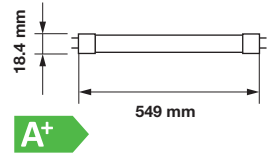

EQ. Watts:	14W	PF:	>0.5	Holder:	G5
Voltage/Frequency:	AC:220-240V, 50Hz	Beam Angle:	160°	On/Off:	>15000
Luminous Flux:	800lm	Body Type:	Glass with PET	Life span:	20,000 Hours
LED Type:	SMD	Dimension:	18.4mm x 549mm	Gross weight:	128 g
CRI:	>80	Instant start :	0-100% in <1s