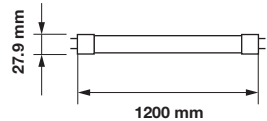

120⁺⁺
LM/W
HIGH LUMENS

Dummy Starter
Included

EQ. Watts:	45W	PF:	>0.5	Holder:	G13
Voltage/Frequency:	AC:220-240V, 50Hz	Beam Angle:	160°	On/Off:	>15000
Luminous Flux:	2250lm	Body Type:	Nano-Plastic	Life span:	30,000 Hours
LED Type:	SMD	Dimension:	27.9mm x 1200mm	Gross weight:	200 g
CRI:	>80	Instant start :	0-100% in <1s		

150CM
22W VT-1585

6306 - 3000K Warm White
6307 - 4000K Day White
6308 - 6400K White

BOX QTY.

25

EAN Code

3800157617406
3800157617413
3800157617420