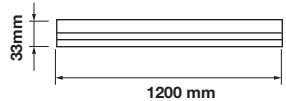

A+

Sensor Compatible:	Yes	PF:	> 0.5	On/Off:	>10000
Voltage/Frequency:	AC:200-240V, 50/60Hz	Beam Angle:	120°	Life span:	20,000 Hours
Luminous Flux:	1260lm	Body Type:	Plastic	Gross weight:	300 g
LED Type:	SMD	Dimension:	1200x 22 x 33mm		
CRI:	>80	Instant start :	0-100% in <1s