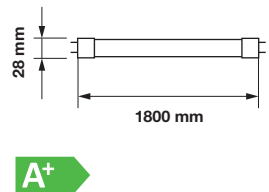

EQ. Watts:	80W	PF:	>0.9	Holder:	G13
Voltage/Frequency:	AC:85-265V, 50/60Hz	Beam Angle:	120°	On/Off:	>15000
Luminous Flux:	3800lm	Body Type:	Aluminum+PC	Life span:	20,000 Hours
LED Type:	SMD	Dimension:	28mm x 1800mm	Gross weight:	700g
CRI:	>80	Instant start :	0-100% in <1s