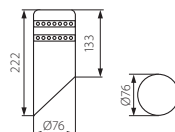

VERA LED EL-22I-UP