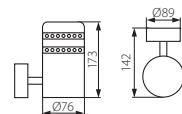

VERA LED EL-18L-UP