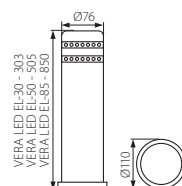

VERA LED EL-18L-UP

VERA LED EL-22I-UP

VERA LED EL-30

VERA LED EL-50

VERA LED EL-85

VERA LED EL-18L-UP

VERA LED EL-22I-UP

VERA LED EL-30
VERA LED EL-50
VERA LED EL-85

- ▶ obudowa: stal nierdzewna / klosz: tworzywo sztuczne
- ▶ casing: stainless steel / diffuser: plastic

Kanlux	Kanlux			[g]
VERA LED EL-18L-UP	07470	stal nierdzewna / stainless steel		450
VERA LED EL-22I-UP	07471	stal nierdzewna / stainless steel		340
VERA LED EL-30	07472	stal nierdzewna / stainless steel		530
VERA LED EL-50	07473	stal nierdzewna / stainless steel		725
VERA LED EL-85	07474	stal nierdzewna / stainless steel		1065