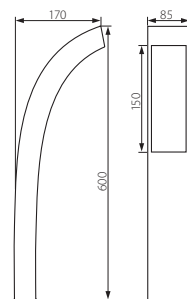

PEGASI LED 26L-UP-GR

PEGASI LED 26-DOWN-GR

PEGASI LED 60-GR

PEGASI LED EL-26L-UP

PEGASI LED EL-26-DOWN

PEGASI LED EL-60

PEGASI LED 26L-UP

PEGASI LED 26-DOWN

PEGASI LED 60

- ▶ obudowa: stop aluminium / klosz: tworzywo sztuczne
- ▶ casing: aluminum alloy / diffuser: plastic

Kanlux	Kanlux					[g]
PEGASI LED 26L-UP-GR	18153	szary / grey				650
PEGASI LED 26-DOWN-GR	18155	szary / grey				620
PEGASI LED 60-GR	18154	szary / grey				1194
PEGASI LED EL-26L-UP	18150	grafitowy / graphite				650
PEGASI LED EL-26-DOWN	18152	grafitowy / graphite				620
PEGASI LED EL-60	18151	grafitowy / graphite				1194

220-240V~
 50/60Hz
 2
 32 LED
 4000-4500
 20000
 [°]
 3 x (1-1,5)
 0,2
 IP 44

 -20÷35