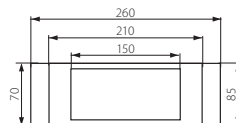

PEGASI LED 26L-UP-GR

PEGASI LED 26-DOWN-GR

PEGASI LED 60-GR

PEGASI LED EL-26L-UP

PEGASI LED EL-26-DOWN

PEGASI LED EL-60

PEGASI LED 26L-UP

PEGASI LED 26-DOWN

PEGASI LED 60

- ▶ obudowa: stop aluminium / klosz: tworzywo sztuczne
- ▶ casing: aluminum alloy / diffuser: plastic

Kanlux	Kanlux					[g]
PEGASI LED 26L-UP-GR	18153	szary / grey				650
PEGASI LED 26-DOWN-GR	18155	szary / grey				620
PEGASI LED 60-GR	18154	szary / grey				1194
PEGASI LED EL-26L-UP	18150	grafitowy / graphite				650
PEGASI LED EL-26-DOWN	18152	grafitowy / graphite				620
PEGASI LED EL-60	18151	grafitowy / graphite				1194