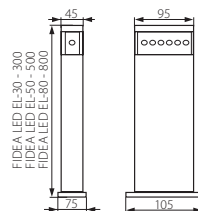

FIDEA LED EL-14L-UP

FIDEA LED EL-20I-UP

FIDEA LED EL-30

FIDEA LED EL-50

FIDEA LED EL-80

FIDEA LED EL-14L-UP

FIDEA LED EL-20I-UP

FIDEA LED EL-30
FIDEA LED EL-50
FIDEA LED EL-80

- ▶ obudowa: stal nierdzewna / klosz: tworzywo sztuczne
- ▶ casing: stainless steel / diffuser: plastic

Kanlux	Kanlux				[g]
FIDEA LED EL-14L-UP	19130	stal nierdzewna / stainless steel			510
FIDEA LED EL-20I-UP	19131	stal nierdzewna / stainless steel			430
FIDEA LED EL-30	19132	stal nierdzewna / stainless steel			800
FIDEA LED EL-50	19133	stal nierdzewna / stainless steel			1250
FIDEA LED EL-80	19134	stal nierdzewna / stainless steel			1860