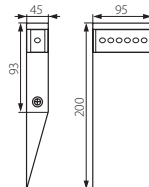

FIDEA LED EL-20I-UP