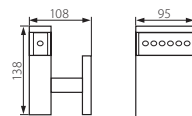

FIDEA LED EL-14L-UP