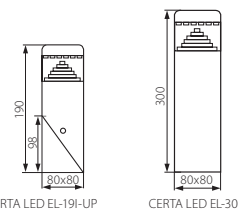

CERTA LED EL-14L-UP

CERTA LED EL-14L-UP

CERTA LED EL-19I-UP

CERTA LED EL-19I-UP

CERTA LED EL-30

CERTA LED EL-30

CERTA LED EL-50

CERTA LED EL-50

CERTA LED EL-80

CERTA LED EL-80

- ▶ obudowa: stal nierdzewna / klosz: tworzywo sztuczne
- ▶ casing: stainless steel / diffuser: plastic

Kanlux	Kanlux				
CERTA LED EL-14L-UP	18610	stal nierdzewna / stainless steel			530
CERTA LED EL-19I-UP	18611	stal nierdzewna / stainless steel			440
CERTA LED EL-30	18613	stal nierdzewna / stainless steel			730
CERTA LED EL-50	18612	stal nierdzewna / stainless steel			1140
CERTA LED EL-80	18614	stal nierdzewna / stainless steel			1600