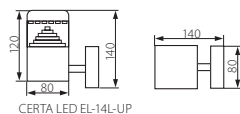

CERTA LED EL-14L-UP

CERTA LED EL-14L-UP

CERTA LED EL-19I-UP

CERTA LED EL-19I-UP

CERTA LED EL-30

CERTA LED EL-30

CERTA LED EL-50

CERTA LED EL-50

CERTA LED EL-80

CERTA LED EL-80

- ▶ obudowa: stal nierdzewna / klosz: tworzywo sztuczne
- ▶ casing: stainless steel / diffuser: plastic

Kanlux	Kanlux				
CERTA LED EL-14L-UP	18610	stal nierdzewna / stainless steel			530
CERTA LED EL-19I-UP	18611	stal nierdzewna / stainless steel			440
CERTA LED EL-30	18613	stal nierdzewna / stainless steel			730
CERTA LED EL-50	18612	stal nierdzewna / stainless steel			1140
CERTA LED EL-80	18614	stal nierdzewna / stainless steel			1600