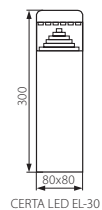

CERTA LED EL-14L-UP

CERTA LED EL-14L-UP

CERTA LED EL-19I-UP

CERTA LED EL-19I-UP

CERTA LED EL-30

CERTA LED EL-30

CERTA LED EL-50

CERTA LED EL-50

CERTA LED EL-80

CERTA LED EL-80

- ▶ obudowa: stal nierdzewna / klosz: tworzywo sztuczne
- ▶ casing: stainless steel / diffuser: plastic

Kanlux	Kanlux				
CERTA LED EL-14L-UP	18610	stal nierdzewna / stainless steel			530
CERTA LED EL-19I-UP	18611	stal nierdzewna / stainless steel			440
CERTA LED EL-30	18613	stal nierdzewna / stainless steel			730
CERTA LED EL-50	18612	stal nierdzewna / stainless steel			1140
CERTA LED EL-80	18614	stal nierdzewna / stainless steel			1600