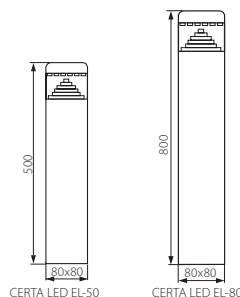

CERTA LED EL-14L-UP

CERTA LED EL-14L-UP

CERTA LED EL-19I-UP

CERTA LED EL-19I-UP

CERTA LED EL-30

CERTA LED EL-30

CERTA LED EL-50

CERTA LED EL-50

CERTA LED EL-80

CERTA LED EL-80

- ▶ obudowa: stal nierdzewna / klosz: tworzywo sztuczne
- ▶ casing: stainless steel / diffuser: plastic

Kanlux	Kanlux				
CERTA LED EL-14L-UP	18610	stal nierdzewna / stainless steel			530
CERTA LED EL-19I-UP	18611	stal nierdzewna / stainless steel			440
CERTA LED EL-30	18613	stal nierdzewna / stainless steel			730
CERTA LED EL-50	18612	stal nierdzewna / stainless steel			1140
CERTA LED EL-80	18614	stal nierdzewna / stainless steel			1600