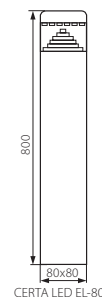

CERTA LED EL-14L-UP

CERTA LED EL-14L-UP

CERTA LED EL-19I-UP

CERTA LED EL-19I-UP

CERTA LED EL-30

CERTA LED EL-30

CERTA LED EL-50

CERTA LED EL-50

CERTA LED EL-80

CERTA LED EL-80

- ▶ obudowa: stal nierdzewna / klosz: tworzywo sztuczne
- ▶ casing: stainless steel / diffuser: plastic

Kanlux	Kanlux				
CERTA LED EL-14L-UP	18610	stal nierdzewna / stainless steel			530
CERTA LED EL-19I-UP	18611	stal nierdzewna / stainless steel			440
CERTA LED EL-30	18613	stal nierdzewna / stainless steel			730
CERTA LED EL-50	18612	stal nierdzewna / stainless steel			1140
CERTA LED EL-80	18614	stal nierdzewna / stainless steel			1600