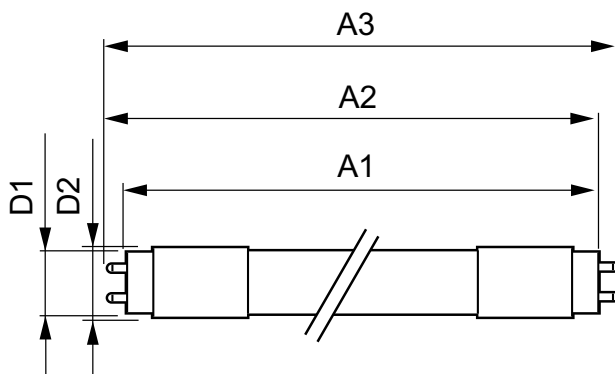

Termék adatok

• General Information

Foglalat	G13 [Medium Bi-Pin Fluorescent]
Jellemző alkalmazás	Industrial
Átlagos élettartam (Nom)	30000 h
B50L70	30000

• Light Technical

Beam Angle (Nom)	150 °
Fényáram EM 25°C, Névleges (Nom)	2000 lm
Rated Beam Angle	150 °
Színhőmérséklet meghatározás (Nom)	6500 K
Color Consistency	6 steps
Színvisszaadási index (Nom)	80
Lmf At End Of Nominal Lifetime (Nom)	70 %

• Operating and Electrical

Bemeneti frekvencia	50/60 Hz
Power (Rated) (Nom)	22 W
Felfutási idő (Max)	0.5 s
Felfutási idő 60% fényáramra (Nom)	instant full light
Teljesítménytényező tartomány (Min)	0.9
Voltage (Nom)	220-240 V

• Temperature

Működési hőmérséklet (Max)	45 °C

Működési hőmérséklet (Min)	-20 °C
T-tárolási (Max)	65 °C
T-tárolási (Min)	-40 °C
T-ház maximum (LED modul) (Max)	55 °C

• Controls and Dimming

Szabályozható	srsz

• Approval and Application

Energiatakarékos termék	Yes
Suitable For Accent Lighting	No
Energiahasznosítás index (EEL)	A+

• Product Data

Full product code	871869642796500
Order product name	CorePro LEDtube 1500mm 20W 865 C
EAN/UPC - Product	8718696427965
Order code	42796500
Numerator - Quantity Per Pack	1
Numerator - Packs per outer box	10
Material Nr. (12NC)	929001128702
Net Weight (Piece)	0.450 kg

Figyelmeztetések és biztonság

• -

Méretezett rajza

LEDtube 1500mm 22W 865 C

Product	D1	D2	A1	A2	A3
CorePro LEDtube 1500mm 20W 865 C	25,68 mm	28 mm	1500,0 mm	1507,1 mm	1514,2 mm