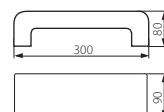

TANTO LED EL-20L

TANTO LED EL-30U

TANTO LED EL-20L

TANTO LED EL-30U

► obudowa: stop aluminium / klosz: szkło

► casing: aluminum alloy / diffuser: glass

Kanlux						
TANTO LED EL-20L	19801	czarny / black	21 LED SMD	210	1/-/16	650
TANTO LED EL-30U	19800	czarny / black	27 LED SMD	235	1/-/12	870