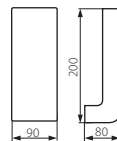

TANTO LED EL-20L

TANTO LED EL-30U

TANTO LED EL-20L

TANTO LED EL-30U

► obudowa: stop aluminium / klosz: szkło

► casing: aluminum alloy / diffuser: glass

Kanlux						
TANTO LED EL-20L	19801	czarny / black	21 LED SMD	210	1/-/16	650
TANTO LED EL-30U	19800	czarny / black	27 LED SMD	235	1/-/12	870